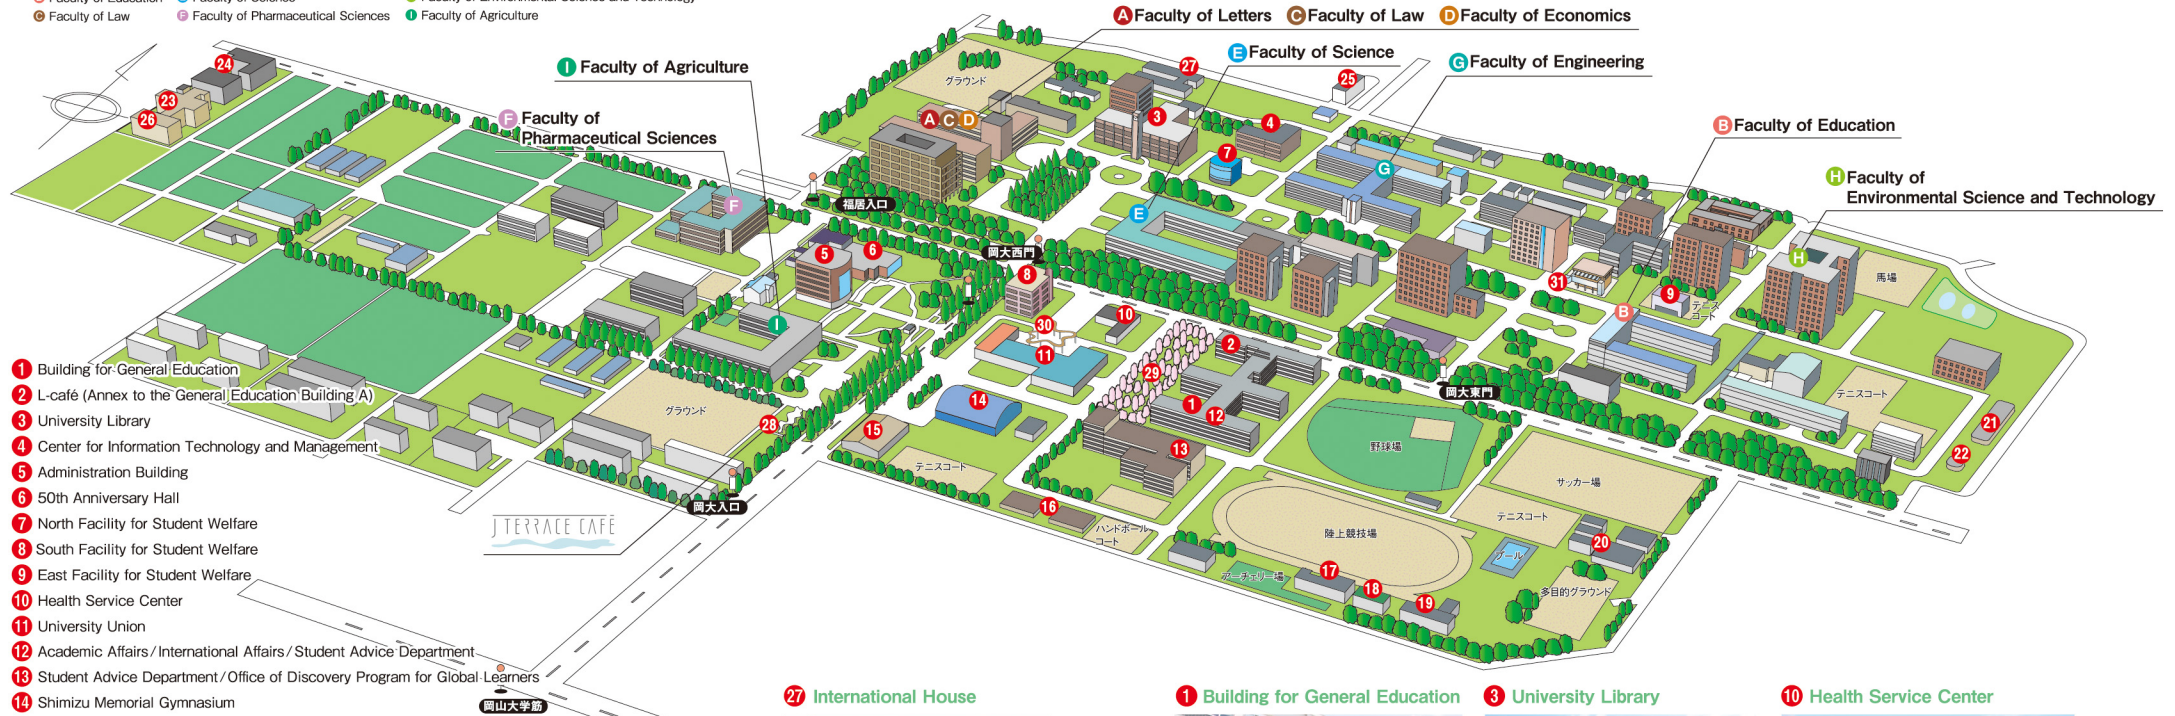

CAMPUS GUIDE

Tsushima Campus

Faculty

- Faculty of Letters
- Faculty of Economics
- Faculty of Engineering
- Faculty of Education
- Faculty of Science
- Faculty of Environmental Science and Technology
- Faculty of Law
- Faculty of Pharmaceutical Sciences
- Faculty of Agriculture

- 1 Building for General Education
- 2 L-café (Annex to the General Education Building A)
- 3 University Library
- 4 Center for Information Technology and Management
- 5 Administration Building
- 6 50th Anniversary Hall
- 7 North Facility for Student Welfare
- 8 South Facility for Student Welfare
- 9 East Facility for Student Welfare
- 10 Health Service Center
- 11 University Union
- 12 Academic Affairs/International Affairs/Student Advice Department
- 13 Student Advice Department/Office of Discovery Program for Global Learners
- 14 Shimizu Memorial Gymnasium
- 15 Gymnasium No.2
- 16 Martial Arts Gymnasium No.1/No.2
- 17 Facilities for Physical Education Class
- 18 Boxing Practice Area
- 19 Koyukai Arts and Culture Clubs/Circles
- 20 Koyukai Sports Clubs/Circles/Sports Training/Training Camp
- 21 Horses House
- 22 Archery Hall
- 23 Dormitory for Female Students
- 24 Kuwanoki Dormitory for International Students
- 25 Fukui Dormitory for International Students
- 26 International Student Shared House
- 27 International House
- 28 Junko Fukutake Terrace
- 29 Sakura Square
- 30 Kōryū Square
- 31 Okayama Visionary Commons (OVC)

28 Junko Fukutake Terrace

27 International House

30 Kōryū Square

1 Building for General Education

3 University Library

10 Health Service Center

7 North Facility for Student Welfare

8 South Facility for Student Welfare

9 East Facility for Student Welfare

Welfare facilities