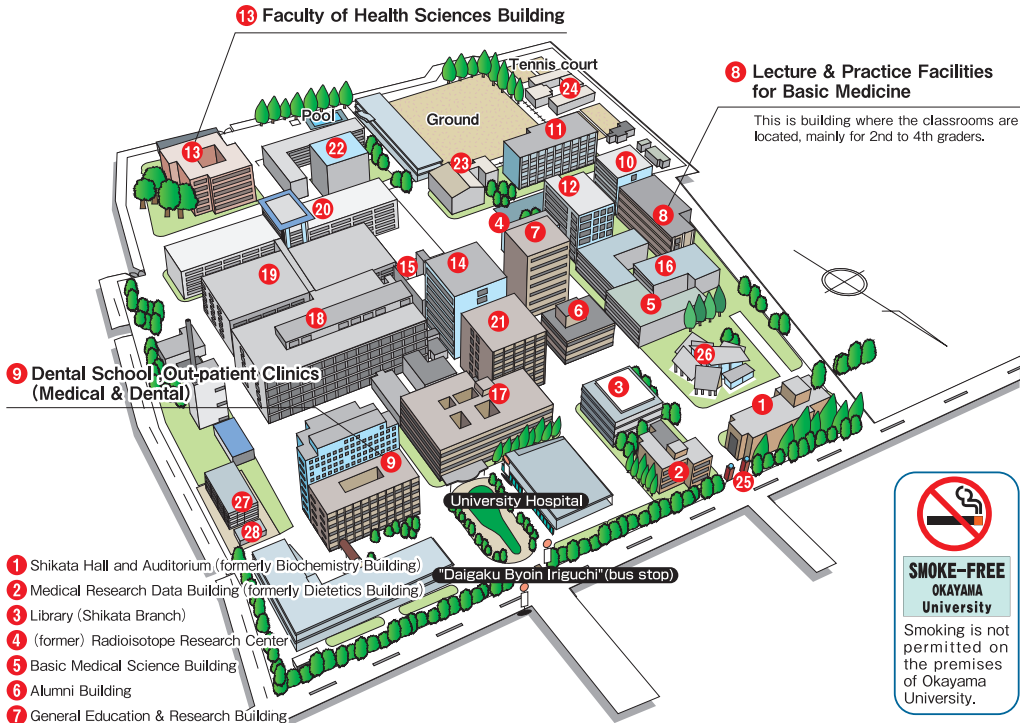

CAMPUS GUIDE

Shikata Campus

SHIKATA

- 1 Shikata Hall and Auditorium (formerly Biochemistry Building)
- 2 Medical Research Data Building (formerly Dietetics Building)
- 3 Library (Shikata Branch)
- 4 (former) Radioisotope Research Center
- 5 Basic Medical Science Building
- 6 Alumni Building
- 7 General Education & Research Building
- 8 Lecture & Practice Facilities for Basic Medicine
- 9 Dental School, Out-patient Clinics (Medical & Dental)
- 10 Department of Radiation Research, Shikata Laboratory, Advanced Science Research Center
- 11 Department of Animal Resources, Shikata Laboratory, Advanced Science Research Center
- 12 Basic Medical Science Building
- 13 Faculty of Health Sciences Building
- 14 Clinical Research Building
- 15 Clinical Lecture Hall
- 16 Medicine, Dentistry, and Pharmaceutical Sciences Building
- 17 Out-patient Clinics
- 18 Central Clinics
- 19 Advanced Medical Center
- 20 Inpatient Ward
- 21 Administration Office Building
- 22 Energy Center
- 23 Gym
- 24 Koyukai Club/Circles
- 25 Main Gate
- 26 Junko Fukutake Hall
- 27 Community Based Medical Education Center Okayama
- 28 General Triage Station (GTS)

8 Lecture & Practice Facilities for Basic Medicine
 This is building where the classrooms are located, mainly for 2nd to 4th graders.

SMOKE-FREE
 OKAYAMA
 University

Smoking is not permitted on the premises of Okayama University.